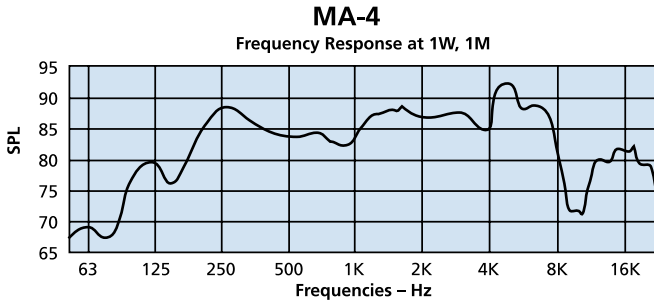

These 4 and 6 Watt compact weatherproof ceiling loudspeakers are constructed from a high grade polymer, with a polypropylene driver unit. Ideal for use in areas of high humidity and marine applications where space is of a premium, the MA's can be supplied with or without a 100 volt line transformer and firedome.

- ★ up to 100 dB(A).
- ★ 4 and 6 Watts units.
- ★ IP55.
- ★ High grade polymer.
- ★ 100V line transformer or 8 Ohm version.
- ★ Firedome available.

	MA - 4	MA - 6
Rated power, Watts	4	6
Material	High Grade Polymer	High Grade Polymer
Colour / finish	White	White
Sound pressure level, power Watts / 1m, dB	92	100
Sound pressure level, 1 Watt / 1m, dB	86	92
Net weight alone/with transformer/with firedome, Kg	0.5/0.6/0.8	0.6/0.8/1.0
IP rating	55	55
Maximum ambient temperature	-20°C to +60°C	-20°C to +60°C
Effective frequency range, Hz	110-14,000	100-14,000
Dispersion at 1,000Hz, degrees° conical	150	160
Ceiling cut-out required, mm	108	145
Terminal	Spring Clamp	Spring Clamp
Mounting	4 off M4 screws	4 off M4 screws
Transformer power tapings, Watts	0.5, 1.0, 2.0, 4.0	0.75, 1.5, 3.0, 6.0
Input impedance standard model, Ω	20k, 10k, 5k, 2.5k	13.33k, 6.66k, 3.33k, 1.66k
Impedance, Ω	8	8