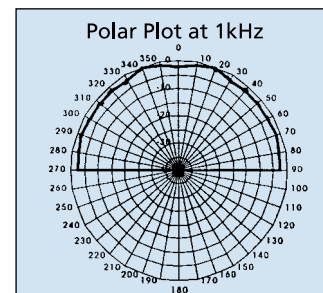

- ★ up to 100 dB(A).
- ★ 4 and 6 Watts units.
- ★ IP55.
- ★ High grade polymer.
- ★ 100V line transformer or 8 Ohm version.
- ★ Firedome available.

	MA - 4	MA - 6
Rated power, Watts	4	6
Material	High Grade Polymer	High Grade Polymer
Colour / finish	White	White
Sound pressure level, power Watts / 1m, dB	92	100
Sound pressure level, 1 Watt / 1m, dB	86	92
Net weight alone/with transformer/with firedome, Kg	0.5/0.6/0.8	0.6/0.8/1.0
IP rating	55	55
Maximum ambient temperature	-20°C to +60°C	-20°C to +60°C
Effective frequency range, Hz	110-14,000	100-14,000
Dispersion at 1,000Hz, degrees° conical	150	160
Ceiling cut-out required, mm	108	145
Terminal	Spring Clamp	Spring Clamp
Mounting	4 off M4 screws	4 off M4 screws
Transformer power tapings, Watts	0.5, 1.0, 2.0, 4.0	0.75, 1.5, 3.0, 6.0
Input impedance standard model, Ω	20k, 10k, 5k, 2.5k	13.33k, 6.66k, 3.33k, 1.66k
Impedance, Ω	8	8