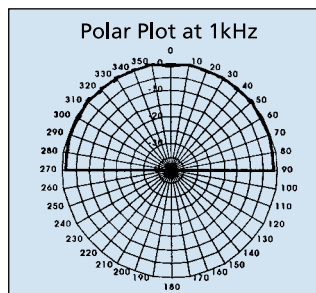

- ★ up to 100 dB(A).
- ★ 4 and 6 Watts units.
- ★ IP55.
- ★ High grade polymer.
- ★ 100V line transformer or 8 Ohm version.
- ★ Firedome available.

	MA - 4	MA - 6
Rated power, Watts	4	6
Material	High Grade Polymer	High Grade Polymer
Colour / finish	White	White
Sound pressure level, power Watts / 1m, dB	92	100
Sound pressure level, 1 Watt / 1m, dB	86	92
Net weight alone/with transformer/with firedome, Kg	0.5/0.6/0.8	0.6/0.8/1.0
IP rating	55	55
Maximum ambient temperature	-20°C to +60°C	-20°C to +60°C
Effective frequency range, Hz	110-14,000	100-14,000
Dispersion at 1,000Hz, degrees° conical	150	160
Ceiling cut-out required, mm	108	145
Terminal	Spring Clamp	Spring Clamp
Mounting	4 off M4 screws	4 off M4 screws
Transformer power tapings, Watts	0.5, 1.0, 2.0, 4.0	0.75, 1.5, 3.0, 6.0
Input impedance standard model, Ω	20k, 10k, 5k, 2.5k	13.33k, 6.66k, 3.33k, 1.66k
Impedance, Ω	8	8