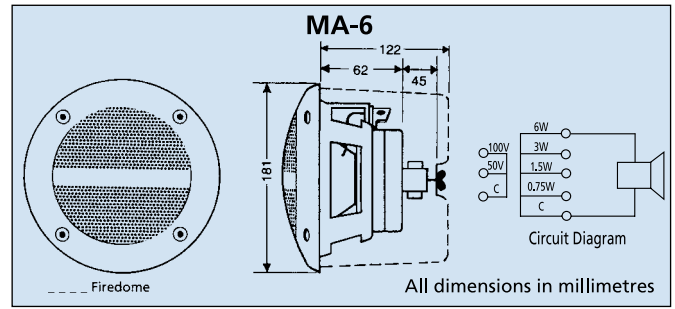

- ★ up to 100 dB(A).
- ★ 4 and 6 Watts units.
- ★ IP55.
- ★ High grade polymer.
- ★ 100V line transformer or 8 Ohm version.
- ★ Firedome available.

	MA - 4	MA - 6
Rated power, Watts	4	6
Material	High Grade Polymer	High Grade Polymer
Colour / finish	White	White
Sound pressure level, power Watts / 1m, dB	92	100
Sound pressure level, 1 Watt / 1m, dB	86	92
Net weight alone/with transformer/with firedome, Kg	0.5/0.6/0.8	0.6/0.8/1.0
IP rating	55	55
Maximum ambient temperature	-20°C to +60°C	-20°C to +60°C
Effective frequency range, Hz	110-14,000	100-14,000
Dispersion at 1,000Hz, degrees° conical	150	160
Ceiling cut-out required, mm	108	145
Terminal	Spring Clamp	Spring Clamp
Mounting	4 off M4 screws	4 off M4 screws
Transformer power tapings, Watts	0.5, 1.0, 2.0, 4.0	0.75, 1.5, 3.0, 6.0
Input impedance standard model, Ω	20k, 10k, 5k, 2.5k	13.33k, 6.66k, 3.33k, 1.66k
Impedance, Ω	8	8