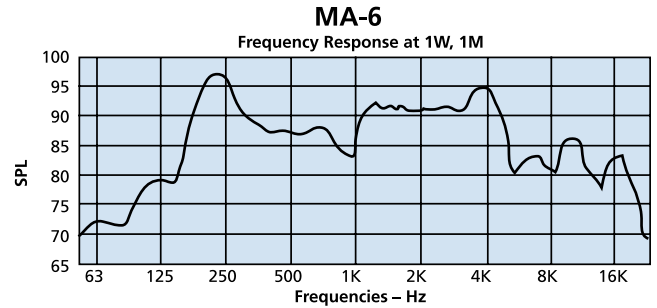

These 4 and 6 Watt compact weatherproof ceiling loudspeakers are constructed from a high grade polymer, with a polypropylene driver unit. Ideal for use in areas of high humidity and marine applications where space is of a premium, the MA's can be supplied with or without a 100 volt line transformer and firedome.

- ★ up to 100 dB(A).
- ★ 4 and 6 Watts units.
- ★ IP55.
- ★ High grade polymer.
- ★ 100V line transformer or 8 Ohm version.
- ★ Firedome available.

	MA - 4	MA - 6
Rated power, Watts	4	6
Material	High Grade Polymer	High Grade Polymer
Colour / finish	White	White
Sound pressure level, power Watts / 1m, dB	92	100
Sound pressure level, 1 Watt / 1m, dB	86	92
Net weight alone/with transformer/with firedome, Kg	0.5/0.6/0.8	0.6/0.8/1.0
IP rating	55	55
Maximum ambient temperature	-20°C to +60°C	-20°C to +60°C
Effective frequency range, Hz	110-14,000	100-14,000
Dispersion at 1,000Hz, degrees° conical	150	160
Ceiling cut-out required, mm	108	145
Terminal	Spring Clamp	Spring Clamp
Mounting	4 off M4 screws	4 off M4 screws
Transformer power tapings, Watts	0.5, 1.0, 2.0, 4.0	0.75, 1.5, 3.0, 6.0
Input impedance standard model, Ω	20k, 10k, 5k, 2.5k	13.33k, 6.66k, 3.33k, 1.66k
Impedance, Ω	8	8