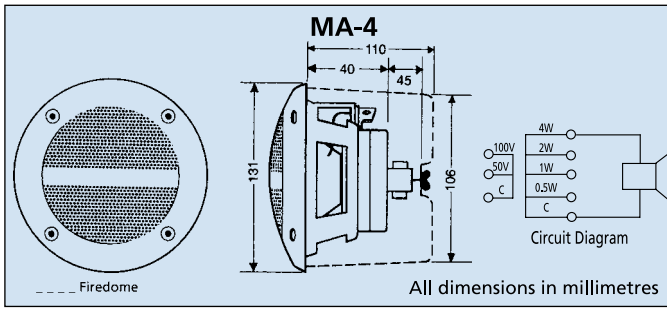

- ★ up to 100 dB(A).
- ★ 4 and 6 Watts units.
- ★ IP55.
- ★ High grade polymer.
- ★ 100V line transformer or 8 Ohm version.
- ★ Firedome available.

	MA - 4	MA - 6
Rated power, Watts	4	6
Material	High Grade Polymer	High Grade Polymer
Colour / finish	White	White
Sound pressure level, power Watts / 1m, dB	92	100
Sound pressure level, 1 Watt / 1m, dB	86	92
Net weight alone/with transformer/with firedome, Kg	0.5/0.6/0.8	0.6/0.8/1.0
IP rating	55	55
Maximum ambient temperature	-20°C to +60°C	-20°C to +60°C
Effective frequency range, Hz	110-14,000	100-14,000
Dispersion at 1,000Hz, degrees° conical	150	160
Ceiling cut-out required, mm	108	145
Terminal	Spring Clamp	Spring Clamp
Mounting	4 off M4 screws	4 off M4 screws
Transformer power tapings, Watts	0.5, 1.0, 2.0, 4.0	0.75, 1.5, 3.0, 6.0
Input impedance standard model, Ω	20k, 10k, 5k, 2.5k	13.33k, 6.66k, 3.33k, 1.66k
Impedance, Ω	8	8